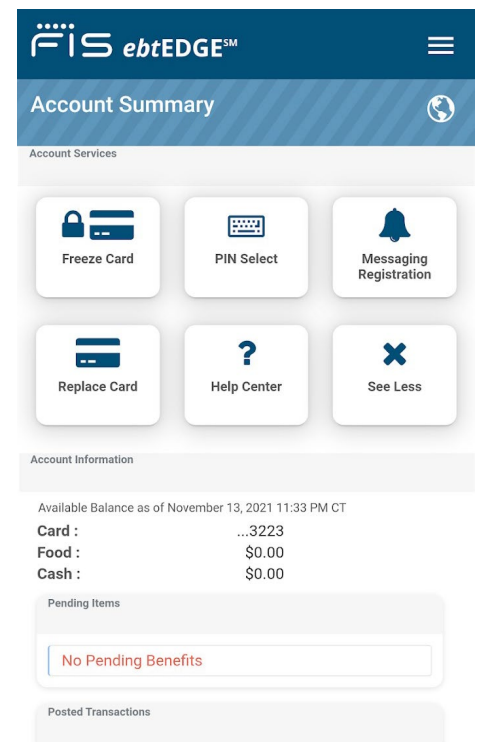

PROTECT YOURSELF FROM ELECTRONIC THEFT BY DOWNLOADING THE EBTEEDGE MOBILE APPLICATION TODAY!

Use the free ebtEDGE Mobile and Web-based Application to manage your CalFresh and/or CalWORKs benefits, check your balances, and review transaction history. Available now for download in the Apple App Store (iOS) and Google Play Store (Android). No mobile device? No problem! You can manage your account online at www.ebt.ca.gov.

KEY FEATURES

- Biometrics to login
- Reset PIN
- View your benefit schedule
- View last 365 days of transactions
- Order EBT card replacements
- Connect Multiple EBT Accounts
- Freeze card and Unfreeze card functionality
- Block out of State Transactions
- Block Internet Transactions

Account Summary Page

Scan QR code to get started.